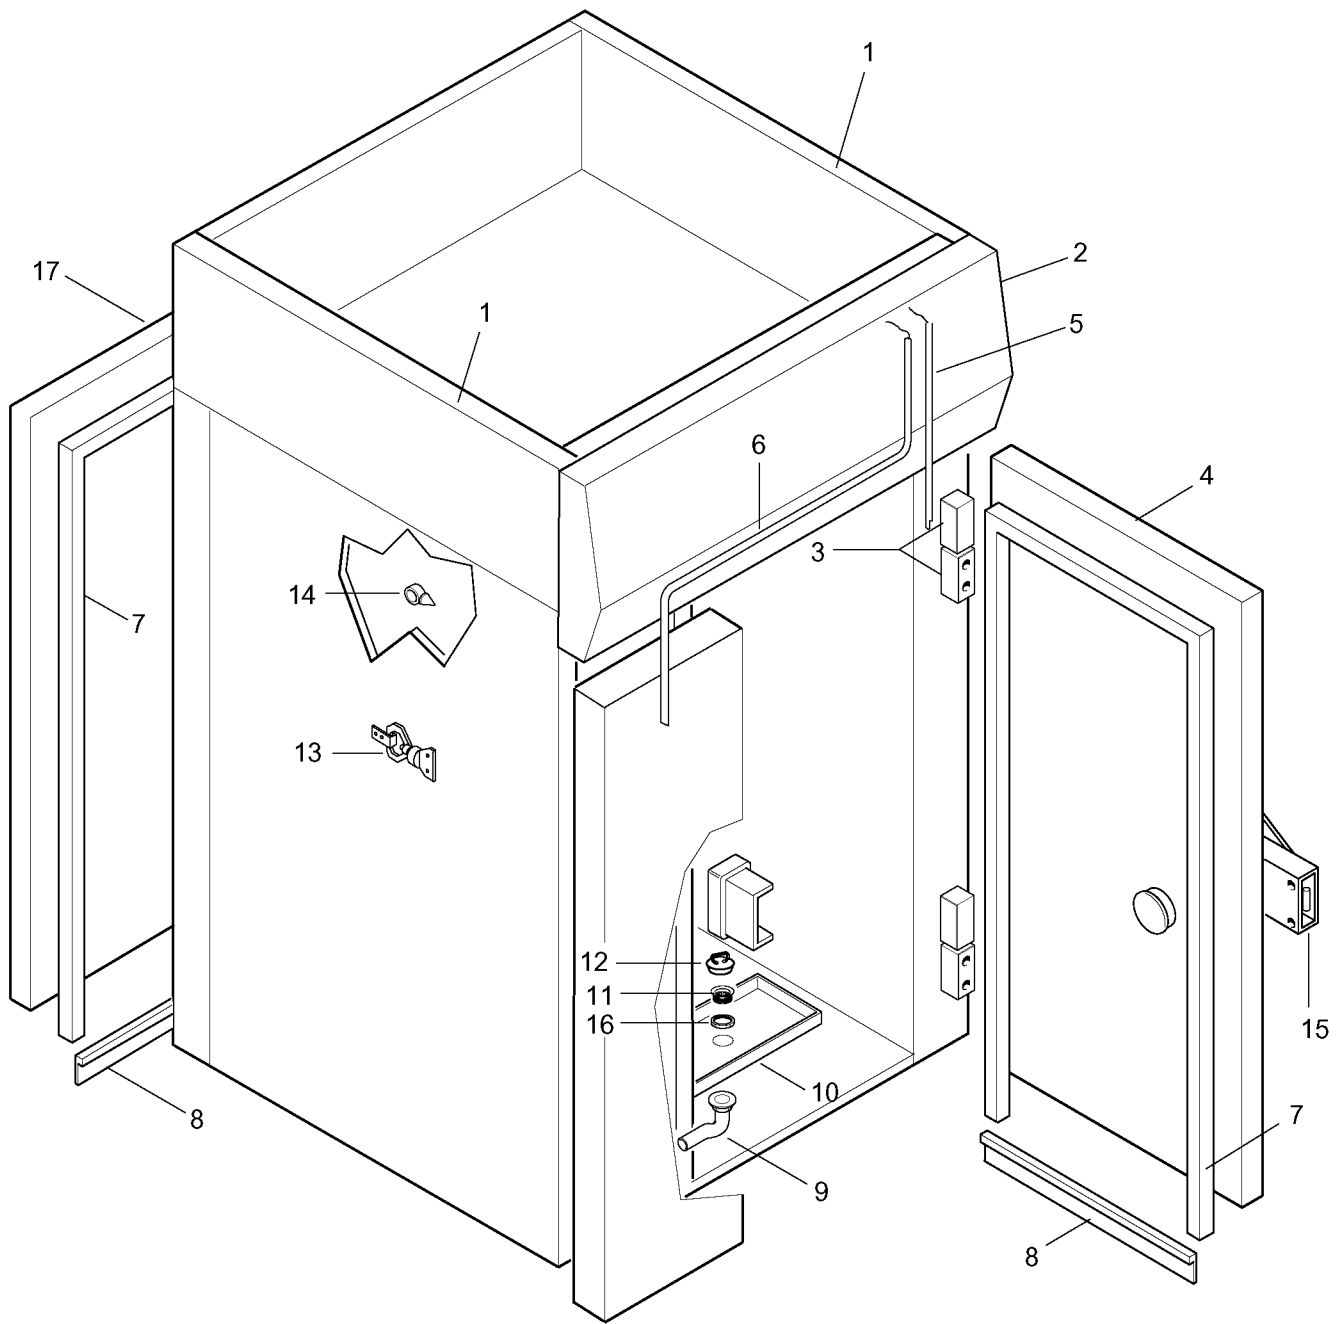

ABBATTITORI DA 72-144 Kg
72-144 Kg BLAST CHILLERS

Code	Type	Ref.	
728019	BC72	a	
728147	BC72D	a	
728021	BC144	b	
728149	BC144D	b	
728020	BC72R	c	(with remote cooling unit / con gruppo remoto)
728148	BC72RD	c	(with remote cooling unit / con gruppo remoto)
728022	BC144R	d	(with remote cooling unit / con gruppo remoto)
728150	BC144RD	d	(with remote cooling unit / con gruppo remoto)
728033	BCF72	e	
728152	BCF72D	e	
728035	BCF144	f	
728154	BCF144D	f	
728034	BCF72R	g	(with remote cooling unit / con gruppo remoto)
728153	BCF72RD	g	(with remote cooling unit / con gruppo remoto)
728036	BCF144R	h	(with remote cooling unit / con gruppo remoto)
728155	BCF144RD	h	(with remote cooling unit / con gruppo remoto)
728151	BC144RT	i	(with remote cooling unit / con gruppo remoto)

Indice

Pag. 1	Mobile
2	Gruppo refrigerante
3	Impianto elettrico
4-5	Lista ricambi

Marchio / Brand: Tutti / All
Paese / Country: Tutti / All

Abbattitori da Kg 72-144
72-144 Kg Blast Chillers